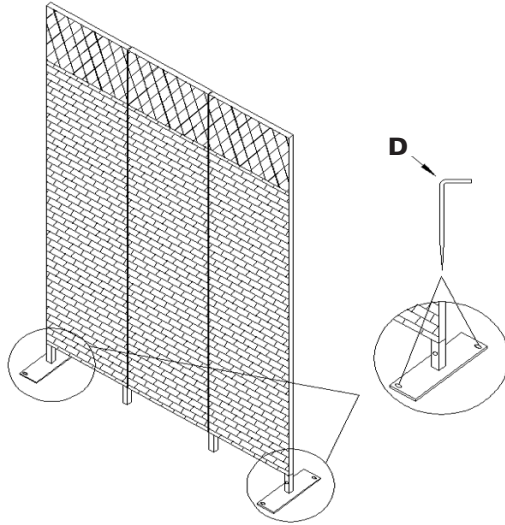

Estimated Assembly Time: 10 minutes

Tools required for Assembly: No tools required

Assembly

Step 1: Place the screen (A) flat on the floor. Attach the middle foot (C) to the screen (A) by pressing the snap on the middle foot (C) until the snap locks into position.

Step 2: Attach the Foot –Two Sides (B) to the screen (A) in the same way as step 1.

Assembly (continued)

Step 3: If the Resin Wicker Privacy Screen is to be used on grass, you may insert the stakes (D) for additional stability.